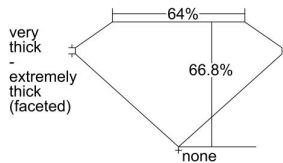

GIA®

FACSIMILE

GIA REPORT 3445780062

Verify this report at gia.edu

GIA NATURAL DIAMOND DOSSIER®

September 26, 2022
GIA Report Number **3445780062**
Shape and Cutting Style ..... **Heart Brilliant**
Measurements ..... **4.97 x 6.21 x 4.15 mm**

GRADING RESULTS

Carat Weight ..... **0.80 carat**
Color Grade ..... **E**
Clarity Grade **VVS1**

ADDITIONAL GRADING INFORMATION

Polish ..... **Excellent**
Symmetry ..... **Excellent**
Fluorescence ..... **None**
Clarity Characteristics ..... **Cloud, Feather**
Inscription(s): **GIA 3445780062**

PROPORTIONS

Profile not to actual proportions

GRADING SCALES

GIA COLOR SCALE		GIA CLARITY SCALE			
COLORLESS	D	VERY VERY SLIGHTLY INCLUDED	FLAWLESS		
	E		INTERNALLY FLAWLESS		
	F	VERY SLIGHTLY INCLUDED	VVS₁		
	G		VVS₂		
	H		VS₁		
	NEAR COLORLESS	I	SLIGHTLY INCLUDED	VS₂	
		J		SI₁	
		FAINT	K	INCLUDED	SI₂
			L		I₁
			M		I₂
VERT LIGHT	N	LIGHT	I₃		
	O				
	P				
	Q				
	R