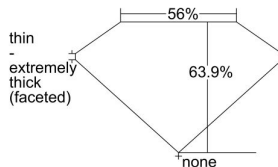

GIA®

FACSIMILE

GIA REPORT 3445782578

Verify this report at GIA.edu

GIA NATURAL DIAMOND DOSSIER®

September 23, 2022
GIA Report Number **3445782578**
Shape and Cutting Style ..... **Oval Brilliant**
Measurements ..... **4.93 x 3.74 x 2.39 mm**

GRADING RESULTS

Carat Weight ..... **0.30 carat**
Color Grade ..... **D**
Clarity Grade **S11**

ADDITIONAL GRADING INFORMATION

Polish ..... **Excellent**
Symmetry ..... **Good**
Fluorescence ..... **Medium Blue**
Clarity Characteristics.....**Crystal, Cavity, Indented Natural**
Inscription(s): **GIA 3445782578**

PROPORTIONS

Profile not to actual proportions

GRADING SCALES

GIA COLOR SCALE		GIA CLARITY SCALE	
COLORLESS	D	VERY VERY SLIGHTLY INCLUDED	FLAWLESS
	E		INTERNALLY FLAWLESS
	F		VVS₁
	G		VVS₂
	H		VS₁
	I		VS₂
	J		SI₁
	K		SI₂
	L		I₁
	M		I₂
NEAR COLORLESS	N	SLIGHTLY INCLUDED	I₃
	O		
	P		
	Q		
FAINT	R		
	S		
	T		
	U		
VERT LIGHT	V		
	W		
	X		
	Y		
LIGHT	Z