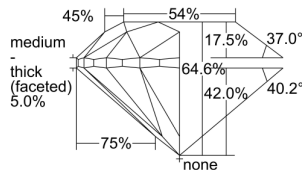

GIA®

FACSIMILE

GIA REPORT 3445859032

Verify this report at GIA.edu

GIA NATURAL DIAMOND DOSSIER®

September 30, 2022
GIA Report Number **3445859032**
Shape and Cutting Style ..... **Round Brilliant**
Measurements ..... **4.94 - 4.97 x 3.20 mm**

GRADING RESULTS

Carat Weight ..... **0.50 carat**
Color Grade ..... **G**
Clarity Grade **VS1**
Cut Grade ..... **Very Good**

ADDITIONAL GRADING INFORMATION

Polish ..... **Excellent**
Symmetry ..... **Very Good**
Fluorescence ..... **Faint**
Clarity Characteristics..... **Indented Natural, Pinpoint**
Inscription(s): **GIA 3445859032**

PROPORTIONS

Profile to actual proportions

GRADING SCALES

GIA COLOR SCALE	GIA CLARITY SCALE	GIA CUT SCALE	
D	FLAWLESS	EXCELLENT	
E	INTERNALLY FLAWLESS		
F		VVS₁	VERY GOOD
G	VVS₂		
H	VS₁	GOOD	
I	VS₂		
J	SI₁	FAIR	
K	SI₂		
L	I₁	POOR	
M	I₂		
N	I₃		
O			
P			
Q			
R			
S			
T			
U			
V			
W			
X			
Y			
Z