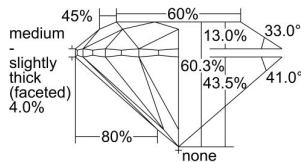

GIA®

FACSIMILE

GIA REPORT 3455220296

Verify this report at GIA.edu

GIA NATURAL DIAMOND DOSSIER®

November 21, 2022
GIA Report Number 3455220296
Shape and Cutting Style ..... Round Brilliant
Measurements ..... 5.13 - 5.15 x 3.10 mm

GRADING RESULTS

Carat Weight ..... 0.50 carat
Color Grade ..... G
Clarity Grade S11
Cut Grade ..... Excellent

ADDITIONAL GRADING INFORMATION

Polish ..... Excellent
Symmetry ..... Excellent
Fluorescence ..... None
Clarity Characteristics ..... Crystal, Cloud
Inscription(s): GIA 3455220296

PROPORTIONS

Profile to actual proportions

GRADING SCALES

GIA COLOR SCALE	GIA CLARITY SCALE	GIA CUT SCALE	
D	FLAWLESS	EXCELLENT	
E	INTERNALLY FLAWLESS		
F		VVS₁	VERY GOOD
G	VVS₂		
H	VS₁	GOOD	
I	VS₂		
J	S1₁	FAIR	
K	S1₂		
L	I₁	POOR	
M	I₂		
N	I₃		
O			
P			
Q			
R			
S			
T			
U			
V			
W			
X			
Y			
Z