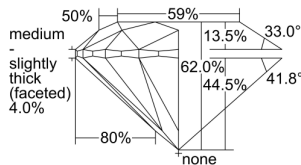

GIA®

FACSIMILE

GIA REPORT 3455260344

Verify this report at GIA.edu

GIA NATURAL DIAMOND DOSSIER®

November 28, 2022
GIA Report Number 3455260344
Shape and Cutting Style ..... Round Brilliant
Measurements ..... 5.97 - 6.03 x 3.72 mm

GRADING RESULTS

Carat Weight ..... 0.82 carat
Color Grade ..... E
Clarity Grade VS1
Cut Grade ..... Excellent

ADDITIONAL GRADING INFORMATION

Polish ..... Excellent
Symmetry ..... Excellent
Fluorescence ..... Medium Blue
Clarity Characteristics ..... Crystal, Pinpoint, Needle
Inscription(s): GIA 3455260344

PROPORTIONS

Profile to actual proportions

GRADING SCALES

GIA COLOR SCALE	GIA CLARITY SCALE	GIA CUT SCALE	
D	FLAWLESS	EXCELLENT	
E	INTERNALLY FLAWLESS		
F		VVS₁	VERY GOOD
G	VVS₂		
H	VS₁	GOOD	
I	VS₂		
J	SI₁	FAIR	
K	SI₂		
L	I₁	POOR	
M			
N	I₂		
O	I₃		
P			
Q			
R			
S			
T			
U			
V			
W			
X			
Y			
Z