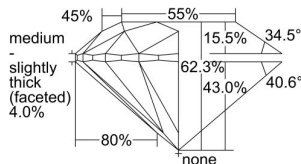

GIA®

FACSIMILE

GIA REPORT 3455277955

Verify this report at GIA.edu

GIA NATURAL DIAMOND DOSSIER®

November 28, 2022
GIA Report Number 3455277955
Shape and Cutting Style ..... Round Brilliant
Measurements ..... 4.24 - 4.30 x 2.66 mm

GRADING RESULTS

Carat Weight ..... 0.30 carat
Color Grade ..... E
Clarity Grade S11
Cut Grade ..... Excellent

ADDITIONAL GRADING INFORMATION

Polish ..... Excellent
Symmetry ..... Very Good
Fluorescence ..... None
Clarity Characteristics ..... Cloud
Inscription(s): GIA 3455277955

PROPORTIONS

Profile to actual proportions