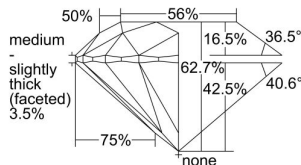

GIA®

FACSIMILE

GIA REPORT 3455286269

Verify this report at GIA.edu

GIA NATURAL DIAMOND DOSSIER®

November 29, 2022
GIA Report Number 3455286269
Shape and Cutting Style ..... Round Brilliant
Measurements ..... 4.91 - 4.95 x 3.09 mm

GRADING RESULTS

Carat Weight ..... 0.46 carat
Color Grade ..... J
Clarity Grade VVS1
Cut Grade ..... Excellent

ADDITIONAL GRADING INFORMATION

Polish ..... Excellent
Symmetry ..... Excellent
Fluorescence ..... Faint
Clarity Characteristics ..... Pinpoint, Feather
Inscription(s): GIA 3455286269

PROPORTIONS

Profile to actual proportions

GRADING SCALES

GIA COLOR SCALE	GIA CLARITY SCALE	GIA CUT SCALE	
D	FLAWLESS	EXCELLENT	
E	INTERNALLY FLAWLESS		
F		VVS₁	VERY GOOD
G	VVS₂		
H	VS₁	GOOD	
I	VS₂		
J	SI₁	FAIR	
K	SI₂		
L	I₁	POOR	
M			
N			
O	I₂		
P			
Q			
R	I₃		
S			
T			
U			
V			
W			
X			
Y			
Z