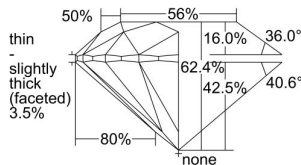

GIA®

FACSIMILE

GIA REPORT

3455365624

Verify this report at GIA.edu

GIA NATURAL DIAMOND DOSSIER®

December 12, 2022
GIA Report Number **3455365624**
Shape and Cutting Style ..... **Round Brilliant**
Measurements ..... **5.00 - 5.02 x 3.13 mm**

GRADING RESULTS

Carat Weight ..... **0.48 carat**
Color Grade ..... **H**
Clarity Grade **S11**
Cut Grade ..... **Excellent**

ADDITIONAL GRADING INFORMATION

Polish ..... **Excellent**
Symmetry ..... **Excellent**
Fluorescence ..... **None**
Clarity Characteristics ..... **Crystal, Cloud**
Inscription(s): **GIA 3455365624**

PROPORTIONS

Profile to actual proportions