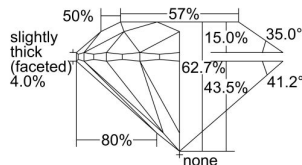

GIA®

FACSIMILE

GIA REPORT 3455403041

Verify this report at GIA.edu

GIA NATURAL DIAMOND DOSSIER®

December 19, 2022
GIA Report Number 3455403041
Shape and Cutting Style ..... Round Brilliant
Measurements ..... 5.13 - 5.16 x 3.23 mm

GRADING RESULTS

Carat Weight ..... 0.53 carat
Color Grade I
Clarity Grade VVS2
Cut Grade ..... Excellent

ADDITIONAL GRADING INFORMATION

Polish ..... Excellent
Symmetry ..... Excellent
Fluorescence ..... None
Clarity Characteristics ..... Cloud, Pinpoint
Inscription(s): GIA 3455403041

PROPORTIONS

Profile to actual proportions

GRADING SCALES

GIA COLOR SCALE	GIA CLARITY SCALE	GIA CUT SCALE
COLOURLESS	FLAWLESS	EXCELLENT
D	INTERNALLY FLAWLESS	
E	VVS₁	VERY GOOD
F		
G	VS₁	GOOD
H		
I	SI₁	FAIR
J		
K	I₁	POOR
L		
M	I₂	
N		
O	I₃	
P		
Q		
R		
S		
T		
U		
V		
W		
X		
Y		
Z