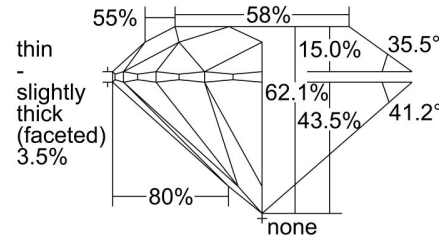

GIA NATURAL DIAMOND GRADING REPORT

January 18, 2023

GIA Report Number 3455594602

Shape and Cutting Style Round Brilliant

Measurements 6.41 - 6.46 x 4.00 mm

GRADING RESULTS

Carat Weight 1.01 carat

Color Grade D*

Clarity Grade VVS2

Cut Grade Excellent

ADDITIONAL GRADING INFORMATION

Polish Excellent

Symmetry Excellent

Fluorescence None

Inscription(s): GIA 3455594602, TREATED COLOR

Comments: Additional clouds are not shown. Internal graining is not shown.

*** This diamond has been treated by one or more processes to change its color.**

PROPORTIONS

Profile to actual proportions

CLARITY CHARACTERISTICS

KEY TO SYMBOLS*

- Pinpoint
- Cloud

* Red symbols denote internal characteristics (inclusions). Green or black symbols denote external characteristics (blemishes). Diagram is an approximate representation of the diamond, and symbols shown indicate type, position, and approximate size of clarity characteristics. All clarity characteristics may not be shown. Details of finish are not shown.