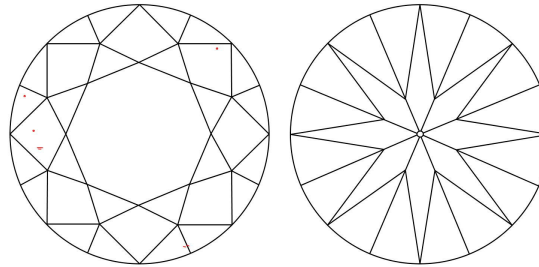

GIA NATURAL DIAMOND GRADING REPORT

January 18, 2023

GIA Report Number 3455594602

Shape and Cutting Style Round Brilliant

Measurements 6.41 - 6.46 x 4.00 mm

GRADING RESULTS

Carat Weight 1.01 carat

Color Grade D*

Clarity Grade VVS2

Cut Grade Excellent

ADDITIONAL GRADING INFORMATION

Polish Excellent

Symmetry Excellent

Fluorescence None

Inscription(s): GIA 3455594602, TREATED COLOR

Comments: Additional clouds are not shown. Internal graining is not shown.

*** This diamond has been treated by one or more processes to change its color.**

PROPORTIONS

Profile to actual proportions

CLARITY CHARACTERISTICS

KEY TO SYMBOLS*

- Pinpoint
- Cloud

* Red symbols denote internal characteristics (inclusions). Green or black symbols denote external characteristics (blemishes). Diagram is an approximate representation of the diamond, and symbols shown indicate type, position, and approximate size of clarity characteristics. All clarity characteristics may not be shown. Details of finish are not shown.