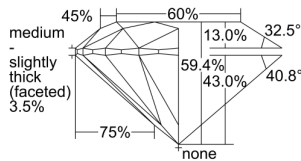

GIA®

FACSIMILE

GIA REPORT 3455682154

Verify this report at GIA.edu

GIA NATURAL DIAMOND DOSSIER®

January 25, 2023
GIA Report Number 3455682154
Shape and Cutting Style ..... Round Brilliant
Measurements ..... 4.53 - 4.56 x 2.70 mm

GRADING RESULTS

Carat Weight ..... 0.34 carat
Color Grade ..... G
Clarity Grade VS1
Cut Grade ..... Excellent

ADDITIONAL GRADING INFORMATION

Polish ..... Excellent
Symmetry ..... Excellent
Fluorescence ..... None
Clarity Characteristics..... Crystal, Cloud, Feather, Pinpoint
Inscription(s): GIA 3455682154

PROPORTIONS

Profile to actual proportions

GRADING SCALES

GIA COLOR SCALE	GIA CLARITY SCALE	GIA CUT SCALE
COLOURLESS D	FLAWLESS	EXCELLENT
E	INTERNALLY FLAWLESS	
F	VVS₁	VERY GOOD
G		
H	VS₁	GOOD
I		
J	VS₂	FAIR
K		
L	SI₁	
M		
N	SI₂	POOR
O		
P	I₁	
Q	I₂	
R	I₃	
S		
T		
U		
V		
W		
X		
Y		
Z