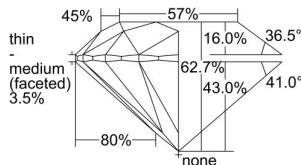

GIA®

FACSIMILE

GIA REPORT 3455727433

Verify this report at GIA.edu

GIA NATURAL DIAMOND DOSSIER®

February 01, 2023
GIA Report Number 3455727433
Shape and Cutting Style ..... Round Brilliant
Measurements ..... 6.14 - 6.17 x 3.86 mm

GRADING RESULTS

Carat Weight ..... 0.90 carat
Color Grade ..... D
Clarity Grade S11
Cut Grade ..... Excellent

ADDITIONAL GRADING INFORMATION

Polish ..... Excellent
Symmetry ..... Excellent
Fluorescence ..... None
Clarity Characteristics ..... Cloud, Feather
Inscription(s): GIA 3455727433

PROPORTIONS

Profile to actual proportions

GRADING SCALES

GIA COLOR SCALE	GIA CLARITY SCALE	GIA CUT SCALE
COLOREDNESS	FLAWLESS	EXCELLENT
D	INTERNALLY FLAWLESS	
E	VVS₁	VERY GOOD
F		
G	VVS₂	
H	VS₁	GOOD
I		
J	VS₂	
K	SI₁	FAIR
L		
M	SI₂	
N	I₁	POOR
O		
P	I₂	
Q	I₃	
R		
S		
T		
U		
V		
W		
X		
Y		
Z