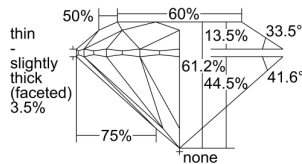

GIA®

FACSIMILE

GIA REPORT 3455730480

Verify this report at GIA.edu

GIA NATURAL DIAMOND DOSSIER®

January 31, 2023
GIA Report Number 3455730480
Shape and Cutting Style ..... Round Brilliant
Measurements ..... 6.37 - 6.42 x 3.91 mm

GRADING RESULTS

Carat Weight ..... 0.97 carat
Color Grade ..... G
Clarity Grade S11
Cut Grade ..... Excellent

ADDITIONAL GRADING INFORMATION

Polish ..... Excellent
Symmetry ..... Excellent
Fluorescence ..... None
Clarity Characteristics ..... Crystal, Feather
Inscription(s): GIA 3455730480

PROPORTIONS

Profile to actual proportions