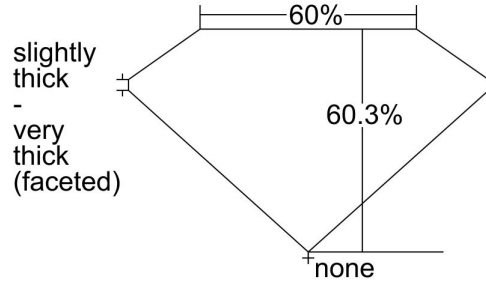

GIA®

GIA NATURAL DIAMOND DOSSIER®

February 06, 2023
 GIA Report Number..... 3455767465
 Shape and Cutting Style..... Heart Brilliant
 Measurements.....3.60 x 3.93 x 2.37 mm

GRADING RESULTS

Carat Weight.....0.20 carat
 Color Grade..... G
 Clarity Grade..... VS1

ADDITIONAL GRADING INFORMATION

Polish..... Excellent
 Symmetry..... Very Good
 Fluorescence..... None
 Clarity Characteristics..... Crystal, Needle, Pinpoint
 Inscription(s): GIA 3455767465

PROPORTIONS

Profile not to actual proportions