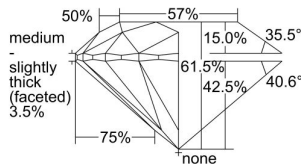

GIA®

FACSIMILE

GIA REPORT 3455970246

Verify this report at GIA.edu

GIA NATURAL DIAMOND DOSSIER®

March 06, 2023
GIA Report Number 3455970246
Shape and Cutting Style ..... Round Brilliant
Measurements ..... 4.77 - 4.78 x 2.94 mm

GRADING RESULTS

Carat Weight ..... 0.41 carat
Color Grade ..... F
Clarity Grade VS2
Cut Grade ..... Excellent

ADDITIONAL GRADING INFORMATION

Polish ..... Excellent
Symmetry ..... Excellent
Fluorescence ..... None
Clarity Characteristics ..... Crystal, Cloud
Inscription(s): GIA 3455970246

PROPORTIONS

Profile to actual proportions

GRADING SCALES

GIA COLOR SCALE	GIA CLARITY SCALE	GIA CUT SCALE	
D	FLAWLESS	EXCELLENT	
E	INTERNALLY FLAWLESS		
F		VVS₁	VERY GOOD
G	VVS₂		
H	VS₁	GOOD	
I	VS₂		
J	SI₁	FAIR	
K	SI₂		
L	I₁	POOR	
M	I₂		
N	I₃		
O			
P			
Q			
R			
S			
T			
U			
V			
W			
X			
Y			
Z