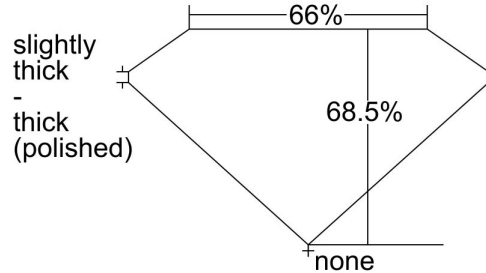

GIA®

GIA NATURAL DIAMOND DOSSIER®

March 14, 2023
 GIA Report Number..... 3465050744
 Shape and Cutting Style..... Square Emerald Cut
 Measurements.....3.73 x 3.72 x 2.55 mm

GRADING RESULTS

Carat Weight.....0.32 carat
 Color Grade..... G
 Clarity Grade..... VS1

ADDITIONAL GRADING INFORMATION

Polish..... Very Good
 Symmetry..... Very Good
 Fluorescence..... None
 Clarity Characteristics..... Crystal, Pinpoint
 Inscription(s): GIA 3465050744

PROPORTIONS

Profile not to actual proportions