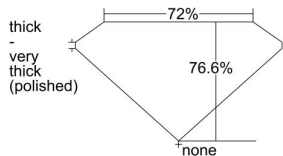

GIA®

FACSIMILE

GIA REPORT 3465517518

Verify this report at GIA.edu

GIA NATURAL DIAMOND DOSSIER®

May 05, 2023
GIA Report Number 3465517518
Shape and Cutting Style ..... Square Modified Brilliant
Measurements ..... 4.46 x 4.46 x 3.42 mm

GRADING RESULTS

Carat Weight ..... 0.61 carat
Color Grade ..... K
Clarity Grade VVS1

ADDITIONAL GRADING INFORMATION

Polish ..... Excellent
Symmetry ..... Very Good
Fluorescence ..... Medium Blue
Clarity Characteristics ..... Pinpoint, Feather
Inscription(s): GIA 3465517518

PROPORTIONS

Profile not to actual proportions

GRADING SCALES

GIA COLOR SCALE		GIA CLARITY SCALE			
COLORLESS	D	VERY VERY SLIGHTLY INCLUDED	FLAWLESS		
	E		INTERNALLY FLAWLESS		
	F	VERY SLIGHTLY INCLUDED	VVS₁		
	G		VVS₂		
	H		VS₁		
	NEAR COLORLESS	I	SLIGHTLY INCLUDED	VS₂	
		J		SI₁	
		FAINT	K	INCLUDED	SI₂
			L		I₁
			M		I₂
VERY LIGHT	N	LIGHT	I₃		
	O				
	P				
	Q				
	R				
	S				
	T				
LIGHT	U				
	V				
	W				
	X				
Y					
Z