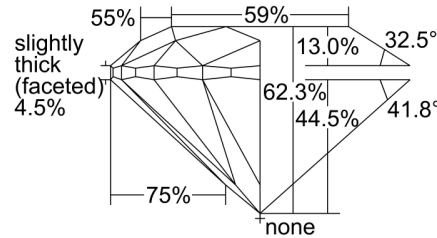

GIA NATURAL DIAMOND GRADING REPORT

May 10, 2023
GIA Report Number 3465557392
Shape and Cutting Style ..... Round Brilliant
Measurements ..... 6.77 - 6.81 x 4.23 mm

GRADING RESULTS

Carat Weight ..... 1.20 carat
Color Grade ..... K
Clarity Grade SI2
Cut Grade ..... Excellent

ADDITIONAL GRADING INFORMATION

Polish ..... Excellent
Symmetry ..... Excellent
Fluorescence ..... None
Inscription(s): GIA 3465557392
Comments: Pinpoints are not shown.

PROPORTIONS

Profile to actual proportions