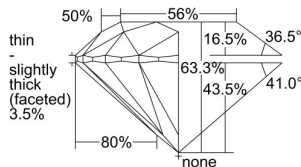

GIA®

FACSIMILE

GIA REPORT 3465568690

Verify this report at gia.edu

GIA NATURAL DIAMOND DOSSIER®

May 15, 2023
GIA Report Number 3465568690
Shape and Cutting Style ..... Round Brilliant
Measurements ..... 6.12 - 6.17 x 3.89 mm

GRADING RESULTS

Carat Weight ..... 0.90 carat
Color Grade ..... J
Clarity Grade VS1
Cut Grade ..... Excellent

ADDITIONAL GRADING INFORMATION

Polish ..... Excellent
Symmetry ..... Very Good
Fluorescence ..... Medium Blue
Clarity Characteristics..... Crystal, Feather, Cloud, Pinpoint
Inscription(s): GIA 3465568690

PROPORTIONS

Profile to actual proportions

GRADING SCALES

GIA COLOR SCALE

COLORLESS	D
	E
	F
	G
	H
	I
	J
NEAR COLORLESS	K
	L
FAIN	M
	N
	O
	P
VERY LIGHT	Q
	R
	S
	T
	U
	V
	W
	X
	Y
LIGHT	Z

GIA CLARITY SCALE

FLAWLESS	VERY VERY SLIGHTLY INCLUDED	I₁	
			I₂
INTERNALLY FLAWLESS	VERY SLIGHTLY INCLUDED	SI₁	
			SI₂
VVS₁	VERY SLIGHTLY INCLUDED	S	
			S
VVS₂	VERY SLIGHTLY INCLUDED	VS₁	
			VS₂
VS₁	VERY SLIGHTLY INCLUDED	VS₁	
			VS₂
VS₂	VERY SLIGHTLY INCLUDED	VS₂	
			VS₂
SI₁	SLIGHTLY INCLUDED	SI₁	
			SI₂
SI₂	SLIGHTLY INCLUDED	SI₂	
			SI₂
I₁	INCLUDED	I₁	
			I₂
I₂	INCLUDED	I₂	
			I₃
I₃	INCLUDED	I₃	
			I₃

GIA CUT SCALE

EXCELLENT	VERY VERY SLIGHTLY INCLUDED	I₁	
			I₂
VERY GOOD	VERY SLIGHTLY INCLUDED	S	
			S
GOOD	VERY SLIGHTLY INCLUDED	VS₁	
			VS₂
FAIR	SLIGHTLY INCLUDED	SI₁	
			SI₂
POOR	INCLUDED	I₁	
			I₂
I₂	INCLUDED	I₂	
			I₃
I₃	INCLUDED	I₃	
			I₃