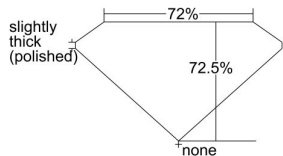

GIA®

FACSIMILE

GIA REPORT 3465667091

Verify this report at GIA.edu

GIA NATURAL DIAMOND DOSSIER®

May 24, 2023
GIA Report Number 3465667091
Shape and Cutting Style ..... Square Modified Brilliant
Measurements ..... 5.00 x 4.99 x 3.62 mm

GRADING RESULTS

Carat Weight ..... 0.73 carat
Color Grade ..... E
Clarity Grade VS1

ADDITIONAL GRADING INFORMATION

Polish ..... Excellent
Symmetry ..... Excellent
Fluorescence ..... None
Clarity Characteristics ..... Crystal, Pinpoint
Inscription(s): GIA 3465667091

PROPORTIONS

Profile not to actual proportions

GRADING SCALES

GIA COLOR SCALE		GIA CLARITY SCALE			
COLORLESS	D	VERY VERY SLIGHTLY INCLUDED	FLAWLESS		
	E		INTERNALLY FLAWLESS		
	F	VERY SLIGHTLY INCLUDED	VVS₁		
	G		VVS₂		
	H		VS₁		
	NEAR COLORLESS	I	SLIGHTLY INCLUDED	VS₂	
		J		SI₁	
		FAINT	K	INCLUDED	SI₂
			L		I₁
			M		I₂
VERT LIGHT	N	LIGHT	I₃		
	O				
	P				
	Q				
	R