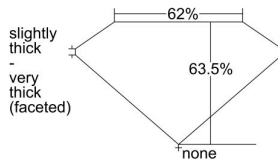

GIA®

FACSIMILE

GIA REPORT 3465714361

Verify this report at GIA.edu

GIA NATURAL DIAMOND DOSSIER®

May 25, 2023
GIA Report Number 3465714361
Shape and Cutting Style ..... Pear Brilliant
Measurements ..... 7.16 x 4.65 x 2.95 mm

GRADING RESULTS

Carat Weight ..... 0.60 carat
Color Grade ..... D
Clarity Grade VVS2

ADDITIONAL GRADING INFORMATION

Polish ..... Excellent
Symmetry ..... Very Good
Fluorescence ..... None
Clarity Characteristics ..... Pinpoint
Inscription(s): GIA 3465714361

PROPORTIONS

Profile not to actual proportions

GRADING SCALES

GIA COLOR SCALE		GIA CLARITY SCALE			
COLORLESS	D	VERY VERY SLIGHTLY INCLUDED	FLAWLESS		
	E		INTERNALLY FLAWLESS		
	F	VERY SLIGHTLY INCLUDED	VVS₁		
	G		VVS₂		
	H		VS₁		
	NEAR COLORLESS	I	SLIGHTLY INCLUDED	VS₂	
		J		SI₁	
		FAINT	K	INCLUDED	SI₂
			L		I₁
			M		I₂
VERT LIGHT			N	INCLUDED	I₃
			O		
			P		
	Q				
LIGHT	R				
	S				
	T				
	U				
	V				
	Z