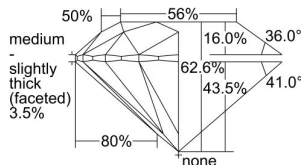

GIA®

FACSIMILE

GIA REPORT 3465744422

Verify this report at GIA.edu

GIA NATURAL DIAMOND DOSSIER®

May 31, 2023
GIA Report Number **3465744422**
Shape and Cutting Style ..... **Round Brilliant**
Measurements ..... **5.07 - 5.09 x 3.18 mm**

GRADING RESULTS

Carat Weight ..... **0.50 carat**
Color Grade ..... **G**
Clarity Grade **S11**
Cut Grade ..... **Excellent**

ADDITIONAL GRADING INFORMATION

Polish ..... **Excellent**
Symmetry ..... **Excellent**
Fluorescence ..... **None**
Clarity Characteristics ..... **Crystal, Cloud**
Inscription(s): **GIA 3465744422**

PROPORTIONS

Profile to actual proportions

GRADING SCALES

GIA COLOR SCALE	GIA CLARITY SCALE	GIA CUT SCALE	
D	FLAWLESS	EXCELLENT	
E	INTERNALLY FLAWLESS		
F		VVS₁	VERY GOOD
G	VVS₂		
H	VS₁	GOOD	
I	VS₂		
J	S1₁	FAIR	
K	S1₂		
L	I₁	POOR	
M	I₂		
N	I₃		
O			
P			
Q			
R			
S			
T			
U			
V			
W			
X			
Y			
Z