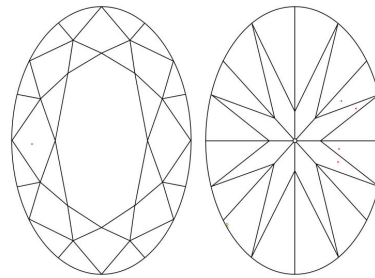

GIA NATURAL DIAMOND GRADING REPORT

June 19, 2023  
 GIA Report Number ..... 3465888811  
 Shape and Cutting Style ..... Oval Brilliant  
 Measurements ..... 9.39 x 7.15 x 4.60 mm

GRADING RESULTS

Carat Weight ..... 2.01 carat  
 Color Grade ..... E  
 Clarity Grade ..... VVS2

ADDITIONAL GRADING INFORMATION

Polish ..... Excellent  
 Symmetry ..... Excellent  
 Fluorescence ..... Faint  
 Inscription(s): GIA 3465888811  
**Comments:** Additional pinpoints are not shown.

PROPORTIONS

Profile not to actual proportions

CLARITY CHARACTERISTICS

KEY TO SYMBOLS\*

- Pinpoint
- ◡ Indented Natural

GRADING SCALES

GIA COLOR SCALE		GIA CLARITY SCALE	
COLOURLESS	D	VERY VERY SLIGHTLY INCLUDED	FLAWLESS
	E		INTERNALLY FLAWLESS
	F		VVS <sub>1</sub>
NEAR COLOURLESS	G	VERY SLIGHTLY INCLUDED	VVS <sub>2</sub>
	H		VS <sub>1</sub>
	I		VS <sub>2</sub>
FANT	J	SLIGHTLY INCLUDED	SI <sub>1</sub>
	K		SI <sub>2</sub>
	L		I <sub>1</sub>
VERY LIGHT	M	INCLUDED	I <sub>2</sub>
	N		I <sub>3</sub>
	O		
LIGHT	P		
	Q		
	R		
	S		
	T		
	U		
	V		
W			
X			
Y			
Z			