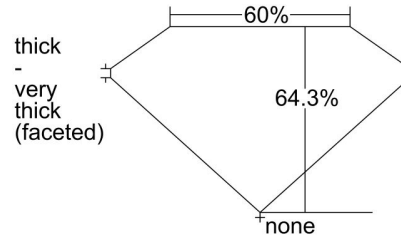

GIA NATURAL DIAMOND GRADING REPORT

June 19, 2023  
 GIA Report Number ..... 3465888811  
 Shape and Cutting Style ..... Oval Brilliant  
 Measurements ..... 9.39 x 7.15 x 4.60 mm

GRADING RESULTS

Carat Weight ..... 2.01 carat  
 Color Grade ..... E  
 Clarity Grade ..... VVS2

ADDITIONAL GRADING INFORMATION

Polish ..... Excellent  
 Symmetry ..... Excellent  
 Fluorescence ..... Faint  
 Inscription(s): GIA 3465888811  
**Comments:** Additional pinpoints are not shown.

PROPORTIONS

Profile not to actual proportions

CLARITY CHARACTERISTICS

KEY TO SYMBOLS\*

- Pinpoint
- ◡ Indented Natural

GRADING SCALES

GIA COLOR SCALE		GIA CLARITY SCALE	
COLOURLESS	D	VERY VERY SLIGHTLY INCLUDED	FLAWLESS
	E		INTERNALLY FLAWLESS
	F		VVS <sub>1</sub>
NEAR COLOURLESS	G	VERY SLIGHTLY INCLUDED	VVS <sub>2</sub>
	H		VS <sub>1</sub>
	I		VS <sub>2</sub>
FANT	J	SLIGHTLY INCLUDED	SI <sub>1</sub>
	K		SI <sub>2</sub>
	L		I <sub>1</sub>
VERY LIGHT	M	INCLUDED	I <sub>2</sub>
	N		I <sub>3</sub>
	O		
LIGHT	P		
	Q		
	R		
	S		
	T		
	U		
	V		
W			
X			
Y			
Z			