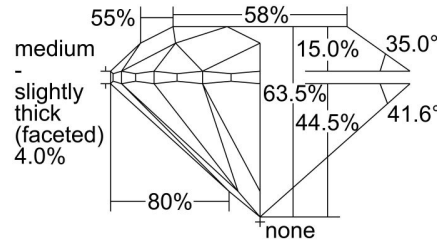

GIA NATURAL DIAMOND GRADING REPORT

July 20, 2023
GIA Report Number 3475062142
Shape and Cutting Style ..... Round Brilliant
Measurements ..... 10.75 - 10.84 x 6.85 mm

GRADING RESULTS

Carat Weight ..... 5.00 carat
Color Grade ..... E
Clarity Grade VS1
Cut Grade ..... Excellent

ADDITIONAL GRADING INFORMATION

Polish ..... Excellent
Symmetry ..... Excellent
Fluorescence ..... None
Inscription(s): GIA 3475062142
Comments: Additional pinpoints are not shown.

PROPORTIONS

Profile to actual proportions