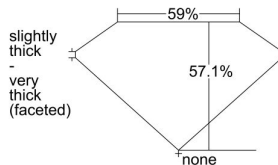

GIA®

FACSIMILE

GIA REPORT 3475242513

Verify this report at GIA.edu

GIA NATURAL DIAMOND DOSSIER®

August 03, 2023
GIA Report Number 3475242513
Shape and Cutting Style ..... Heart Brilliant
Measurements ..... 5.56 x 6.45 x 3.68 mm

GRADING RESULTS

Carat Weight ..... 0.81 carat
Color Grade I
Clarity Grade VS1

ADDITIONAL GRADING INFORMATION

Polish ..... Very Good
Symmetry ..... Excellent
Fluorescence ..... Medium Blue
Clarity Characteristics ..... Feather, Pinpoint
Inscription(s): GIA 3475242513

PROPORTIONS

Profile not to actual proportions

GRADING SCALES

GIA COLOR SCALE		GIA CLARITY SCALE			
COLORLESS	D	VERY VERY SLIGHTLY INCLUDED	FLAWLESS		
	E		INTERNALLY FLAWLESS		
	F	VERY SLIGHTLY INCLUDED	VS₁		
	G		VS₂		
	H		VS₁		
	NEAR COLORLESS	I	SLIGHTLY INCLUDED	VS₂	
		J		SI₁	
		FAINT	K	INCLUDED	SI₂
			L		I₁
			M		I₂
VERT LIGHT	N	LIGHT	I₃		
	O				
	P				
	Q				
	R				
	S