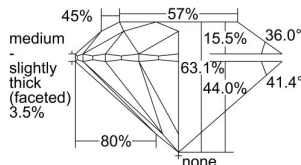

GIA®

FACSIMILE

GIA REPORT 3475273686

Verify this report at GIA.edu

GIA NATURAL DIAMOND DOSSIER®

August 07, 2023
GIA Report Number 3475273686
Shape and Cutting Style ..... Round Brilliant
Measurements ..... 4.42 - 4.45 x 2.80 mm

GRADING RESULTS

Carat Weight ..... 0.34 carat
Color Grade ..... F
Clarity Grade S11
Cut Grade ..... Excellent

ADDITIONAL GRADING INFORMATION

Polish ..... Very Good
Symmetry ..... Excellent
Fluorescence ..... None
Clarity Characteristics ..... Crystal, Feather
Inscription(s): GIA 3475273686

PROPORTIONS

Profile to actual proportions

GRADING SCALES

GIA COLOR SCALE

COLORLESS	D
	E
	F
	G
	H
	I
	J
NEAR COLORLESS	K
	L
Faint	M
	N
	O
	P
Very Light	Q
	R
	S
	T
	U
	V
Light	W
	X
	Y
	Z

GIA CLARITY SCALE

FLAWLESS	VERY VERY SLIGHTLY INCLUDED	VVS₁	
			VVS₂
INTERNALLY FLAWLESS	VERY SLIGHTLY INCLUDED	VS₁	
		VS₂	
SLIGHTLY INCLUDED	SLIGHTLY INCLUDED	S1₁	
		S1₂	
INCLUDED	INCLUDED	I₁	
		I₂	
		I₃	

GIA CUT SCALE

EXCELLENT	VERY GOOD	GOOD	FAIR	POOR