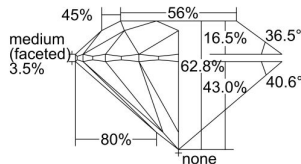

GIA®

FACSIMILE

GIA REPORT 3475398526

Verify this report at GIA.edu

GIA NATURAL DIAMOND DOSSIER®

August 21, 2023
GIA Report Number **3475398526**
Shape and Cutting Style ..... **Round Brilliant**
Measurements ..... **6.12 - 6.17 x 3.86 mm**

GRADING RESULTS

Carat Weight ..... **0.90 carat**
Color Grade ..... **K**
Clarity Grade **VS1**
Cut Grade ..... **Excellent**

ADDITIONAL GRADING INFORMATION

Polish ..... **Excellent**
Symmetry ..... **Excellent**
Fluorescence ..... **Faint**
Clarity Characteristics..... **Crystal, Needle, Pinpoint, Internal
Graining**

Inscription(s): GIA 3475398526

PROPORTIONS

Profile to actual proportions