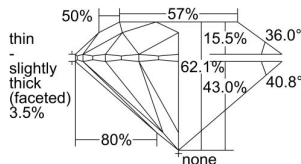

GIA®

FACSIMILE

GIA REPORT 3475441398

Verify this report at GIA.edu

GIA NATURAL DIAMOND DOSSIER®

August 24, 2023
GIA Report Number 3475441398
Shape and Cutting Style ..... Round Brilliant
Measurements ..... 5.87 - 5.90 x 3.65 mm

GRADING RESULTS

Carat Weight ..... 0.78 carat
Color Grade ..... K
Clarity Grade VS1
Cut Grade ..... Excellent

ADDITIONAL GRADING INFORMATION

Polish ..... Excellent
Symmetry ..... Excellent
Fluorescence ..... Medium Blue
Clarity Characteristics ..... Crystal, Needle
Inscription(s): GIA 3475441398

PROPORTIONS

Profile to actual proportions

GRADING SCALES

GIA COLOR SCALE	GIA CLARITY SCALE	GIA CUT SCALE	
D	FLAWLESS	EXCELLENT	
E	INTERNALLY FLAWLESS		
F		VVS₁	VERY GOOD
G	VVS₂		
H	VS₁	GOOD	
I	VS₂		
J	SI₁	FAIR	
K	SI₂		
L	I₁	POOR	
M	I₂		
N	I₃		
O			
P			
Q			
R			
S			
T			
U			
V			
W			
X			
Y			
Z