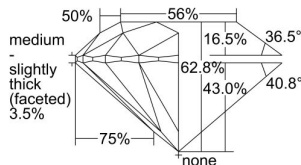

GIA®

FACSIMILE

GIA REPORT 3475453246

Verify this report at GIA.edu

GIA NATURAL DIAMOND DOSSIER®

August 26, 2023
GIA Report Number 3475453246
Shape and Cutting Style ..... Round Brilliant
Measurements ..... 4.87 - 4.90 x 3.07 mm

GRADING RESULTS

Carat Weight ..... 0.45 carat
Color Grade ..... G
Clarity Grade VVS1
Cut Grade ..... Excellent

ADDITIONAL GRADING INFORMATION

Polish ..... Excellent
Symmetry ..... Excellent
Fluorescence ..... Medium Blue
Clarity Characteristics ..... Pinpoint
Inscription(s): GIA 3475453246

PROPORTIONS

Profile to actual proportions

GRADING SCALES

GIA COLOR SCALE	GIA CLARITY SCALE	GIA CUT SCALE
D	FLAWLESS	EXCELLENT
E	INTERNALLY FLAWLESS	
F	VVS₁	VERY GOOD
G		
H	VVS₂	GOOD
I	VS₁	
J	VS₂	FAIR
K	SI₁	
L	SI₂	POOR
M	I₁	
N	I₂	
O	I₃	
P		
Q		
R		
S		
T		
U		
V		
W		
X		
Y		
Z