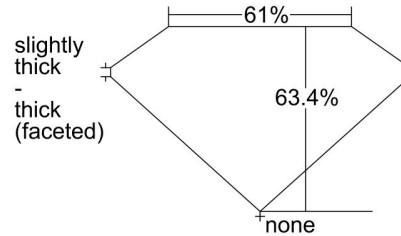

GIA NATURAL DIAMOND GRADING REPORT

August 29, 2023  
 GIA Report Number ..... 3475477656  
 Shape and Cutting Style ..... Oval Brilliant  
 Measurements ..... 8.97 x 6.68 x 4.24 mm

GRADING RESULTS

Carat Weight ..... 1.73 carat  
 Color Grade ..... L  
 Clarity Grade ..... VS1

Profile not to actual proportions

CLARITY CHARACTERISTICS

KEY TO SYMBOLS\*

-  Feather
-  Needle
-  Pinpoint

\* Red symbols denote internal characteristics (inclusions). Green or black symbols denote external characteristics (blemishes). Diagram is an approximate representation of the diamond, and symbols shown indicate type, position, and approximate size of clarity characteristics. All clarity characteristics may not be shown. Details of finish are not shown.