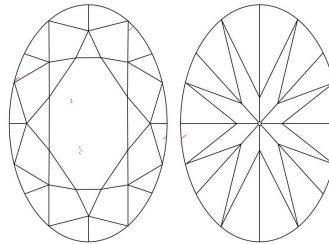

GIA NATURAL DIAMOND GRADING REPORT

August 29, 2023  
 GIA Report Number ..... 3475477656  
 Shape and Cutting Style ..... Oval Brilliant  
 Measurements ..... 8.97 x 6.68 x 4.24 mm

GRADING RESULTS

Carat Weight ..... 1.73 carat  
 Color Grade ..... L  
 Clarity Grade ..... VS1

Profile not to actual proportions

CLARITY CHARACTERISTICS

KEY TO SYMBOLS\*

-  Feather
-  Needle
-  Pinpoint

\* Red symbols denote internal characteristics (inclusions). Green or black symbols denote external characteristics (blemishes). Diagram is an approximate representation of the diamond, and symbols shown indicate type, position, and approximate size of clarity characteristics. All clarity characteristics may not be shown. Details of finish are not shown.