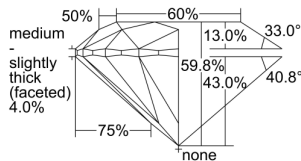

GIA®

FACSIMILE

GIA REPORT 3475520971

Verify this report at GIA.edu

GIA NATURAL DIAMOND DOSSIER®

September 11, 2023
GIA Report Number 3475520971
Shape and Cutting Style ..... Round Brilliant
Measurements ..... 3.73 - 3.75 x 2.24 mm

GRADING RESULTS

Carat Weight ..... 0.19 carat
Color Grade ..... G
Clarity Grade VVS2
Cut Grade ..... Excellent

ADDITIONAL GRADING INFORMATION

Polish ..... Excellent
Symmetry ..... Excellent
Fluorescence ..... Medium Blue
Clarity Characteristics ..... Pinpoint
Inscription(s): GIA 3475520971

PROPORTIONS

Profile to actual proportions

GRADING SCALES

GIA COLOR SCALE	GIA CLARITY SCALE	GIA CUT SCALE	
D	FLAWLESS	EXCELLENT	
E	INTERNALLY FLAWLESS		
F		VVS₁	VERY GOOD
G	VVS₂		
H	VS₁	GOOD	
I	VS₂		
J	SI₁	FAIR	
K	SI₂		
L	I₁	POOR	
M			
N	I₂		
O	I₃		
P			
Q			
R			
S			
T			
U			
V			
W			
X			
Y			
Z