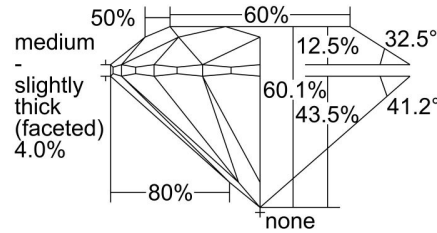

### GRADING RESULTS

Carat Weight ..... 1.02 carat

Color Grade ..... J

Clarity Grade ..... VVS1

Cut Grade ..... Excellent

### PROPORTIONS

Profile to actual proportions

### CLARITY CHARACTERISTICS