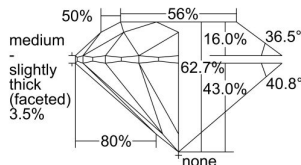

GIA®

FACSIMILE

GIA REPORT 3475742076

Verify this report at GIA.edu

GIA NATURAL DIAMOND DOSSIER®

October 06, 2023
GIA Report Number **3475742076**
Shape and Cutting Style ..... **Round Brilliant**
Measurements ..... **4.25 - 4.28 x 2.67 mm**

GRADING RESULTS

Carat Weight ..... **0.30 carat**
Color Grade ..... **K**
Clarity Grade **VVS2**
Cut Grade ..... **Excellent**

ADDITIONAL GRADING INFORMATION

Polish ..... **Excellent**
Symmetry ..... **Excellent**
Fluorescence ..... **Faint**
Clarity Characteristics..... **Needle, Indented Natural, Cloud**
Inscription(s): **GIA 3475742076**

PROPORTIONS

Profile to actual proportions

GRADING SCALES

GIA COLOR SCALE

COLORLESS	D
	E
	F
	G
	H
	I
	J
NEAR COLORLESS	K
	L
	M
Faint	N
	O
	P
	R
	S
	T
	U
	V
	W
	X
	Y
Light	Z

GIA CLARITY SCALE

FLAWLESS	VERY VERY SLIGHTLY INCLUDED	VVS₁	VVS₂	VS₁	VS₂	SLIGHTLY INCLUDED	SI₁	SI₂	I₁	I₂	I₃	
												INTERNALLY FLAWLESS

GIA CUT SCALE

EXCELLENT
VERY GOOD
GOOD
FAIR
POOR