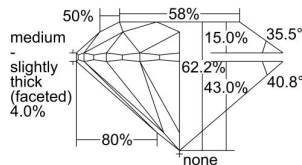

GIA®

FACSIMILE

GIA REPORT

3475944646

Verify this report at GIA.edu

GIA NATURAL DIAMOND DOSSIER®

October 31, 2023
GIA Report Number **3475944646**
Shape and Cutting Style ..... **Round Brilliant**
Measurements ..... **3.92 - 3.94 x 2.44 mm**

GRADING RESULTS

Carat Weight ..... **0.23 carat**
Color Grade ..... **G**
Clarity Grade **VVS1**
Cut Grade ..... **Excellent**

ADDITIONAL GRADING INFORMATION

Polish ..... **Excellent**
Symmetry ..... **Excellent**
Fluorescence ..... **None**
Clarity Characteristics ..... **Cloud, Pinpoint**
Inscription(s): **GIA 3475944646**

PROPORTIONS

Profile to actual proportions

GRADING SCALES

GIA COLOR SCALE

COLORLESS	D
	E
	F
	G
	H
	I
	J
NEAR COLORLESS	K
	L
	M
	N
	O
	P
	R
	S
	T
	U
	V
	W
	X
	Y
LIGHT	Z

GIA CLARITY SCALE

FLAWLESS	VERY VERY SLIGHTLY INCLUDED	VVS₁	VVS₂	VS₁	VS₂	SI₁	SI₂	I₁	I₂	I₃	
											INTERNALLY FLAWLESS

GIA CUT SCALE

EXCELLENT
VERY GOOD
GOOD
FAIR
POOR