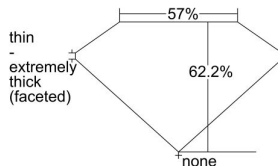

GIA®

FACSIMILE

GIA REPORT 3475960424

Verify this report at GIA.edu

GIA NATURAL DIAMOND DOSSIER®

November 04, 2023
GIA Report Number **3475960424**
Shape and Cutting Style ..... **Marquise Brilliant**
Measurements ..... **9.64 x 4.99 x 3.10 mm**

GRADING RESULTS

Carat Weight ..... **0.90 carat**
Color Grade ..... **H**
Clarity Grade **VS1**

ADDITIONAL GRADING INFORMATION

Polish ..... **Excellent**
Symmetry ..... **Very Good**
Fluorescence ..... **None**
Clarity Characteristics ..... **Feather**
Inscription(s): **GIA 3475960424**

PROPORTIONS

Profile not to actual proportions

GRADING SCALES

GIA COLOR SCALE		GIA CLARITY SCALE			
COLORLESS	D	VERY VERY SLIGHTLY INCLUDED	FLAWLESS		
	E		INTERNALLY FLAWLESS		
	F	VERY SLIGHTLY INCLUDED	VVS₁		
	G		VVS₂		
	H		VS₁		
	NEAR COLORLESS	I	SLIGHTLY INCLUDED	VS₂	
		J		SI₁	
		FAINT	K	INCLUDED	SI₂
			L		I₁
			M		I₂
VERT LIGHT	N	LIGHT	I₃		
	O				
	P				
	Q				
	R				
	S				
	T