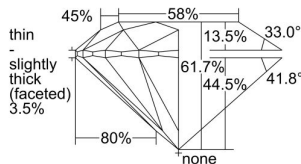

GIA®

FACSIMILE

GIA REPORT 3475989388

Verify this report at GIA.edu

GIA NATURAL DIAMOND DOSSIER®

November 04, 2023
GIA Report Number **3475989388**
Shape and Cutting Style ..... **Round Brilliant**
Measurements ..... **3.62 - 3.64 x 2.24 mm**

GRADING RESULTS

Carat Weight ..... **0.18 carat**
Color Grade ..... **E**
Clarity Grade **VS1**
Cut Grade ..... **Excellent**

ADDITIONAL GRADING INFORMATION

Polish ..... **Excellent**
Symmetry ..... **Very Good**
Fluorescence ..... **None**
Clarity Characteristics ..... **Indented Natural**
Inscription(s): **GIA 3475989388**

PROPORTIONS

GRADING SCALES

GIA COLOR SCALE	GIA CLARITY SCALE	GIA CUT SCALE	
D	FLAWLESS	EXCELLENT	
E	INTERNALLY FLAWLESS		
F		VVS₁	VERY GOOD
G	VVS₂		
H	VS₁	GOOD	
I	VS₂		
J	SI₁	FAIR	
K	SI₂		
L	I₁	POOR	
M	I₂		
N	I₃		
O			
P			
Q			
R			
S			
T			
U			
V			
W			
X			
Y			
Z