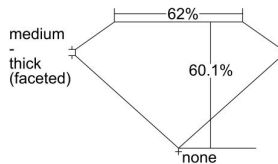

GIA®

FACSIMILE

GIA REPORT 3485023084

Verify this report at gia.edu

GIA NATURAL DIAMOND DOSSIER®

November 06, 2023
GIA Report Number **3485023084**
Shape and Cutting Style ..... **Heart Brilliant**
Measurements ..... **5.62 x 6.24 x 3.75 mm**

GRADING RESULTS

Carat Weight ..... **0.76 carat**
Color Grade ..... **J**
Clarity Grade **VS1**

ADDITIONAL GRADING INFORMATION

Polish ..... **Excellent**
Symmetry ..... **Excellent**
Fluorescence ..... **Faint**
Clarity Characteristics ..... **Crystal, Pinpoint**
Inscription(s): **GIA 3485023084**

PROPORTIONS

Profile not to actual proportions

GRADING SCALES

GIA COLOR SCALE		GIA CLARITY SCALE			
COLORLESS	D	VERY VERY SLIGHTLY INCLUDED	FLAWLESS		
	E		INTERNALLY FLAWLESS		
	F	VERY SLIGHTLY INCLUDED	VS₁		
	G		VS₂		
	H		VS₁		
	NEAR COLORLESS	I	SLIGHTLY INCLUDED	VS₂	
		J		SI₁	
		FAINT	K	INCLUDED	SI₂
			L		I₁
			M		I₂
VERT LIGHT	N		INCLUDED	I₃	
	O				
	P				
	Q				
	LIGHT		R		
		S			
		T			
U					
V					
W					
X					
Y					
Z