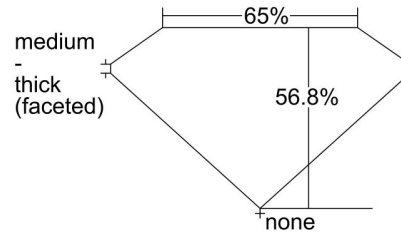

GIA NATURAL DIAMOND GRADING REPORT

November 28, 2023
 GIA Report Number 3485045506
 Shape and Cutting Style Marquise Brilliant
 Measurements 13.00 x 6.20 x 3.52 mm

GRADING RESULTS

Carat Weight 1.60 carat
 Color Grade K
 Clarity Grade VS2

PROPORTIONS

Profile not to actual proportions

CLARITY CHARACTERISTICS

KEY TO SYMBOLS*

-  Twinning Wisp
-  Needle
-  Feather
-  Crystal
-  Indented Natural

* Red symbols denote internal characteristics (inclusions). Green or black symbols denote external characteristics (blemishes). Diagram is an approximate representation of the diamond, and symbols shown indicate type, position, and approximate size of clarity characteristics. All clarity characteristics may not be shown. Details of finish are not shown.