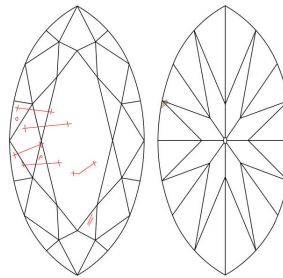

GIA NATURAL DIAMOND GRADING REPORT

November 28, 2023
 GIA Report Number 3485045506
 Shape and Cutting Style Marquise Brilliant
 Measurements 13.00 x 6.20 x 3.52 mm

GRADING RESULTS

Carat Weight 1.60 carat
 Color Grade K
 Clarity Grade VS2

ADDITIONAL GRADING INFORMATION

Polish Excellent
 Symmetry Excellent
 Fluorescence None
 Inscription(s): GIA 3485045506

Comments: Additional twinning wisps, clouds, pinpoints and surface graining are not shown.

PROPORTIONS

Profile not to actual proportions

CLARITY CHARACTERISTICS

KEY TO SYMBOLS*

-  Twinning Wisp
-  Needle
-  Feather
-  Crystal
-  Indented Natural

* Red symbols denote internal characteristics (inclusions). Green or black symbols denote external characteristics (blemishes). Diagram is an approximate representation of the diamond, and symbols shown indicate type, position, and approximate size of clarity characteristics. All clarity characteristics may not be shown. Details of finish are not shown.