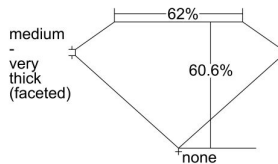

GIA®

FACSIMILE

GIA REPORT 3485245840

Verify this report at GIA.edu

GIA NATURAL DIAMOND DOSSIER®

December 28, 2023
GIA Report Number **3485245840**
Shape and Cutting Style ..... **Heart Brilliant**
Measurements ..... **4.21 x 4.91 x 2.98 mm**

GRADING RESULTS

Carat Weight ..... **0.36 carat**
Color Grade ..... **H**
Clarity Grade **VS1**

ADDITIONAL GRADING INFORMATION

Polish ..... **Excellent**
Symmetry ..... **Very Good**
Fluorescence ..... **None**
Clarity Characteristics ..... **Crystal, Pinpoint**
Inscription(s): **GIA 3485245840**

PROPORTIONS

Profile not to actual proportions

GRADING SCALES

GIA COLOR SCALE		GIA CLARITY SCALE			
COLORLESS	D	VERY VERY SLIGHTLY INCLUDED	FLAWLESS		
	E		INTERNALLY FLAWLESS		
	F		VS₁		
	NEAR COLORLESS	G	VERY SLIGHTLY INCLUDED	VS₂	
		H		VS₁	
		FANT	I	SLIGHTLY INCLUDED	VS₂
			J		SI₁
			K		SI₂
	VERT LIGHT	L	INCLUDED	I₁	
		M		I₂	
N		I₃			
O					
LIGHT		P			
		Q			
		R			
		S