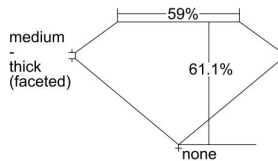

GIA®

FACSIMILE

GIA REPORT 3485248064

Verify this report at GIA.edu

GIA NATURAL DIAMOND DOSSIER®

December 28, 2023
GIA Report Number **3485248064**
Shape and Cutting Style ..... **Pear Brilliant**
Measurements ..... **7.43 x 4.53 x 2.77 mm**

GRADING RESULTS

Carat Weight ..... **0.56 carat**
Color Grade ..... **D**
Clarity Grade **VS2**

ADDITIONAL GRADING INFORMATION

Polish ..... **Very Good**
Symmetry ..... **Very Good**
Fluorescence ..... **None**
Clarity Characteristics..... **Feather, Crystal, Cloud, Cavity**
Inspection(s): **GIA 3485248064**

PROPORTIONS

Profile not to actual proportions

GRADING SCALES

GIA COLOR SCALE		GIA CLARITY SCALE			
COLORLESS	D	VERY VERY SLIGHTLY INCLUDED	FLAWLESS		
	E		INTERNALLY FLAWLESS		
	F	VERY SLIGHTLY INCLUDED	VVS₁		
	G		VVS₂		
	H		VS₁		
	NEAR COLORLESS	I	SLIGHTLY INCLUDED	VS₂	
		J		SI₁	
		FAINT	K	INCLUDED	SI₂
			L		I₁
			M		I₂
VERT LIGHT	N	LIGHT	I₃		
	O				
	P				
	Q				
	R