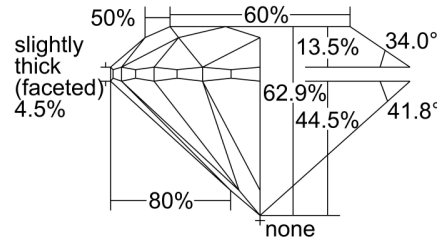

GIA NATURAL DIAMOND GRADING REPORT

 January 18, 2024
 GIA Report Number **3485315163**
 Shape and Cutting Style **Round Brilliant**
 Measurements **10.07 - 10.14 x 6.36 mm**
GRADING RESULTS

 Carat Weight **4.01 carat**
 Color Grade **D**
 Clarity Grade **VS1**
 Cut Grade **Excellent**
ADDITIONAL GRADING INFORMATION

 Polish **Excellent**
 Symmetry **Excellent**
 Fluorescence **None**
 Inscription(s): **GIA 3485315163**
Comments: Surface graining is not shown.

PROPORTIONS

Profile to actual proportions

CLARITY CHARACTERISTICS

KEY TO SYMBOLS*

- Crystal ▲ Natural
- Pinpoint
- ☉ Cloud
- ⤴ Indented Natural

* Red symbols denote internal characteristics (inclusions). Green or black symbols denote external characteristics (blemishes). Diagram is an approximate representation of the diamond, and symbols shown indicate type, position, and approximate size of clarity characteristics. All clarity characteristics may not be shown. Details of finish are not shown.