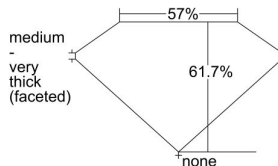

GIA®

FACSIMILE

GIA REPORT 3485350528

Verify this report at GIA.edu

GIA NATURAL DIAMOND DOSSIER®

January 12, 2024
GIA Report Number **3485350528**
Shape and Cutting Style ..... **Heart Brilliant**
Measurements ..... **4.15 x 5.00 x 3.09 mm**

GRADING RESULTS

Carat Weight ..... **0.38 carat**
Color Grade ..... **E**
Clarity Grade **VS1**

ADDITIONAL GRADING INFORMATION

Polish ..... **Excellent**
Symmetry ..... **Very Good**
Fluorescence ..... **Faint**
Clarity Characteristics..... **Crystal, Pinpoint, Cloud**
Inscription(s): **GIA 3485350528**

PROPORTIONS

Profile not to actual proportions

GRADING SCALES

GIA COLOR SCALE		GIA CLARITY SCALE			
COLORLESS	D	VERY VERY SLIGHTLY INCLUDED	FLAWLESS		
	E		INTERNALLY FLAWLESS		
	F		VVS₁		
	G		VVS₂		
	NEAR COLORLESS	H	VERY SLIGHTLY INCLUDED	VS₁	
		I		VS₂	
		FAINT	J	SLIGHTLY INCLUDED	SI₁
			K		SI₂
	L		I₁		
	VERT LIGHT		M	INCLUDED	I₂
N			I₃		
O					
P					
LIGHT	Q				
	R				
	S				
	T				
	U				
	Z