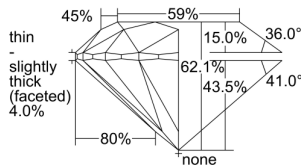

GIA®

FACSIMILE

GIA REPORT 3485423435

Verify this report at [GIA.edu](https://reportcheck.gia.edu)

GIA NATURAL DIAMOND DOSSIER®

January 25, 2024
GIA Report Number **3485423435**
Shape and Cutting Style ..... **Round Brilliant**
Measurements ..... **4.52 - 4.55 x 2.82 mm**

GRADING RESULTS

Carat Weight ..... **0.36 carat**
Color Grade ..... **G**
Clarity Grade **VS1**
Cut Grade ..... **Excellent**

ADDITIONAL GRADING INFORMATION

Polish ..... **Excellent**
Symmetry ..... **Excellent**
Fluorescence ..... **None**
Clarity Characteristics ..... **Feather**
Inscription(s): GIA 3485423435

PROPORTIONS

Profile to actual proportions