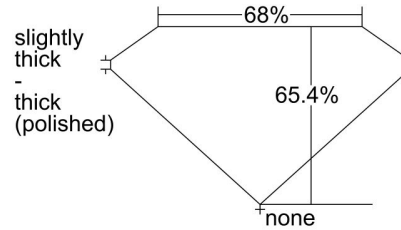

GIA NATURAL DIAMOND GRADING REPORT

January 31, 2024
 GIA Report Number 3485452536
 Shape and Cutting Style Emerald Cut
 Measurements 8.36 x 5.96 x 3.90 mm

GRADING RESULTS

Carat Weight 1.81 carat
 Color Grade F
 Clarity Grade VVS2

Profile not to actual proportions

CLARITY CHARACTERISTICS

KEY TO SYMBOLS*

- Pinpoint

GRADING SCALES

GIA COLOR SCALE		GIA CLARITY SCALE	
COLOURLESS	D	VERY VERY SLIGHTLY INCLUDED	FLAWLESS
	E		INTERNALLY FLAWLESS
	F		VVS ₁
NEAR COLOURLESS	G	VERY SLIGHTLY INCLUDED	VVS ₂
	H		VS ₁
	I		VS ₂
FAINT	J	SLIGHTLY INCLUDED	SI ₁
	K		SI ₂
	L		I ₁
VERY LIGHT	M	INCLUDED	I ₂
	N		I ₃
	O		
LIGHT	P		
	Q		
	R		
	S		
	T		
	U		
	V		
W			
X			
Y			
Z			

* Red symbols denote internal characteristics (inclusions). Green or black symbols denote external characteristics (blemishes). Diagram is an approximate representation of the diamond, and symbols shown indicate type, position, and approximate size of clarity characteristics. All clarity characteristics may not be shown. Details of finish are not shown.