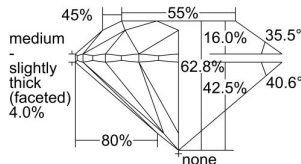

GIA®

FACSIMILE

GIA REPORT 3485494982

Verify this report at GIA.edu

GIA NATURAL DIAMOND DOSSIER®

February 06, 2024
GIA Report Number **3485494982**
Shape and Cutting Style ..... **Round Brilliant**
Measurements ..... **4.38 - 4.42 x 2.76 mm**

GRADING RESULTS

Carat Weight ..... **0.33 carat**
Color Grade ..... **E**
Clarity Grade **VS1**
Cut Grade ..... **Excellent**

ADDITIONAL GRADING INFORMATION

Polish ..... **Excellent**
Symmetry ..... **Excellent**
Fluorescence ..... **None**
Clarity Characteristics ..... **Crystal, Cloud**
Inscription(s): **GIA 3485494982**

PROPORTIONS

Profile to actual proportions