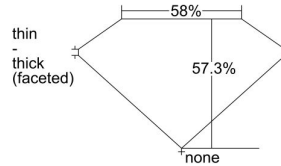

GIA®

FACSIMILE

GIA REPORT 3485533075

Verify this report at GIA.edu

GIA NATURAL DIAMOND DOSSIER®

February 09, 2024
GIA Report Number 3485533075
Shape and Cutting Style ..... Heart Brilliant
Measurements ..... 5.71 x 6.69 x 3.84 mm

GRADING RESULTS

Carat Weight ..... 0.84 carat
Color Grade ..... E
Clarity Grade VS1

ADDITIONAL GRADING INFORMATION

Polish ..... Excellent
Symmetry ..... Excellent
Fluorescence ..... None
Clarity Characteristics ..... Feather, Cloud, Pinpoint
Inscription(s): GIA 3485533075

PROPORTIONS

Profile not to actual proportions

GRADING SCALES

GIA COLOR SCALE		GIA CLARITY SCALE			
COLORLESS	D	VERY VERY SLIGHTLY INCLUDED	FLAWLESS		
	E		INTERNALLY FLAWLESS		
	F	VERY SLIGHTLY INCLUDED	VS₁		
	G		VS₂		
	H		VS₁		
	NEAR COLORLESS	I	SLIGHTLY INCLUDED	SI₁	
		J		SI₂	
		FAINT	K	INCLUDED	I₁
			L		I₂
			M		I₃
VERT LIGHT	N		LIGHT		
	O				
	P				
	Q				
	R