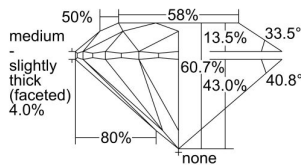

GIA®

FACSIMILE

GIA REPORT 3485544059

Verify this report at GIA.edu

GIA NATURAL DIAMOND DOSSIER®

February 12, 2024
GIA Report Number 3485544059
Shape and Cutting Style ..... Round Brilliant
Measurements ..... 4.83 - 4.84 x 2.94 mm

GRADING RESULTS

Carat Weight ..... 0.42 carat
Color Grade I
Clarity Grade VS2
Cut Grade ..... Excellent

ADDITIONAL GRADING INFORMATION

Polish ..... Excellent
Symmetry ..... Excellent
Fluorescence ..... Faint
Clarity Characteristics ..... Crystal, Cloud
Inscription(s): GIA 3485544059

PROPORTIONS

Profile to actual proportions

GRADING SCALES

GIA COLOR SCALE	GIA CLARITY SCALE	GIA CUT SCALE	
D	FLAWLESS	EXCELLENT	
E	INTERNALLY FLAWLESS		
F		VVS₁	VERY GOOD
G	VVS₂		
H	VS₁	GOOD	
I	VS₂		
J	SI₁	FAIR	
K	SI₂		
L	I₁	POOR	
M			
N			
O	I₂		
P			
Q	I₃		
R			
S			
T			
U			
V			
W			
X			
Y			
Z