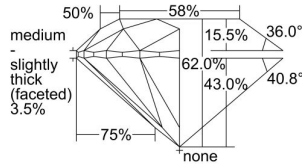

GIA®

FACSIMILE

GIA REPORT 3485552863

Verify this report at GIA.edu

GIA NATURAL DIAMOND DOSSIER®

February 13, 2024
GIA Report Number 3485552863
Shape and Cutting Style ..... Round Brilliant
Measurements ..... 4.90 - 4.94 x 3.05 mm

GRADING RESULTS

Carat Weight ..... 0.46 carat
Color Grade I
Clarity Grade VS1
Cut Grade ..... Excellent

ADDITIONAL GRADING INFORMATION

Polish ..... Excellent
Symmetry ..... Excellent
Fluorescence ..... None
Clarity Characteristics ..... Cloud, Indented Natural
Inscription(s): GIA 3485552863

PROPORTIONS

Profile to actual proportions