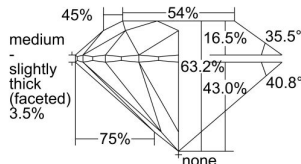

GIA®

FACSIMILE

GIA REPORT 3485559174

Verify this report at GIA.edu

GIA NATURAL DIAMOND DOSSIER®

February 20, 2024
GIA Report Number 3485559174
Shape and Cutting Style ..... Round Brilliant
Measurements ..... 4.97 - 4.98 x 3.14 mm

GRADING RESULTS

Carat Weight ..... 0.48 carat
Color Grade ..... G
Clarity Grade VS1
Cut Grade ..... Excellent

ADDITIONAL GRADING INFORMATION

Polish ..... Excellent
Symmetry ..... Excellent
Fluorescence ..... Faint
Clarity Characteristics..... Crystal, Feather, Cloud, Needle
Inscription(s): GIA 3485559174

PROPORTIONS

Profile to actual proportions