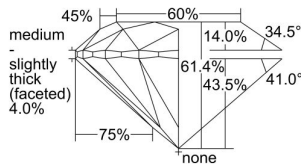

GIA®

FACSIMILE

GIA REPORT 3485622801

Verify this report at GIA.edu

GIA NATURAL DIAMOND DOSSIER®

February 22, 2024
GIA Report Number 3485622801
Shape and Cutting Style ..... Round Brilliant
Measurements ..... 4.78 - 4.80 x 2.94 mm

GRADING RESULTS

Carat Weight ..... 0.42 carat
Color Grade ..... E
Clarity Grade VS1
Cut Grade ..... Excellent

ADDITIONAL GRADING INFORMATION

Polish ..... Excellent
Symmetry ..... Excellent
Fluorescence ..... Medium Blue
Clarity Characteristics ..... Crystal
Inscription(s): GIA 3485622801

PROPORTIONS

Profile to actual proportions

GRADING SCALES

GIA COLOR SCALE	GIA CLARITY SCALE	GIA CUT SCALE	
D	FLAWLESS	EXCELLENT	
E	INTERNALLY FLAWLESS		
F		VVS₁	VERY GOOD
G	VVS₂		
H	VS₁	GOOD	
I	VS₂		
J	SI₁	FAIR	
K	SI₂		
L	I₁	POOR	
M	I₂		
N	I₃		
O			
P			
Q			
R			
S			
T			
U			
V			
W			
X			
Y			
Z